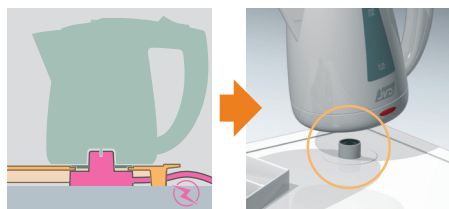

## MAESTRO INDIVIDUAL TRAY

- Compact and optimized dimensions
- Cups matching the designs available
- Made from high quality melamine
- Choice of 3 colors
- Highly resistant to scratches, stains, cigarette burns, etc.
- Dim.:
  - Main Tray: W.397 x H.27 x D.200 mm
  - Cup kit: W.123 x H.98 x D.103 mm
- Compatible with Zenith and Duchesse kettles

OPTION TO  
INTEGRATE  
THE BASE OF THE  
KETTLE UNDER THE  
TRAY

RÉF.	DÉSIGNATION	UL <sup>1</sup>
8 66 1156	Maestro white	12
8 66 1157	Maestro white pierced	12
8 66 1158	Maestro 200 ml white cup/saucer	12
8 66 1159	Maestro ivory	12
8 66 1160	Maestro ivory pierced	12
8 66 1161	Maestro 200 ml ivory cup/saucer	12
8 66 1162	Maestro black	12
8 66 1163	Maestro black pierced	12
8 66 1164	Maestro 200 ml black cup/saucer	12